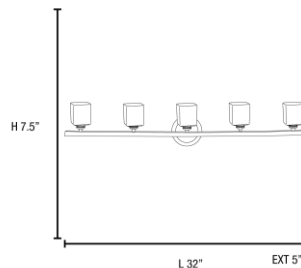

Stock Code: **63815-18-MC/OPL**

Collection: Sydney

PRODUCT INFORMATION

Base: 63815-18 Parent: 63815-18
Mounting Type: Wall UPC: 641594168648
Finish: Matte Chrome
Diffuser: Opal

PRODUCT MEASUREMENTS

FIXTURE	BACKPLATE / CANOPY
Length:	Length
Width: 32"	Width:
Diameter	Diameter:
Height: 7.5"	Height:
Extension: 5"	
Overall Height:	

Additional Notes:

Project Name: _____

Location: _____

Type: _____

Quantity: _____

Notes:

LINE DRAWING

IES FILE

In addition to Access Lighting's purchase and warranty terms and conditions, by signing below or placing an order, you agree that you are authorized to bind the entity placing any order and acknowledge the following: All of sizes and measurements are approximate and all images are for illustrative purposes only. In the event of an inconsistency, the "Product Measurements" section controls. There also may be slight differences in the colors and designs compared to the displayed and printed images.